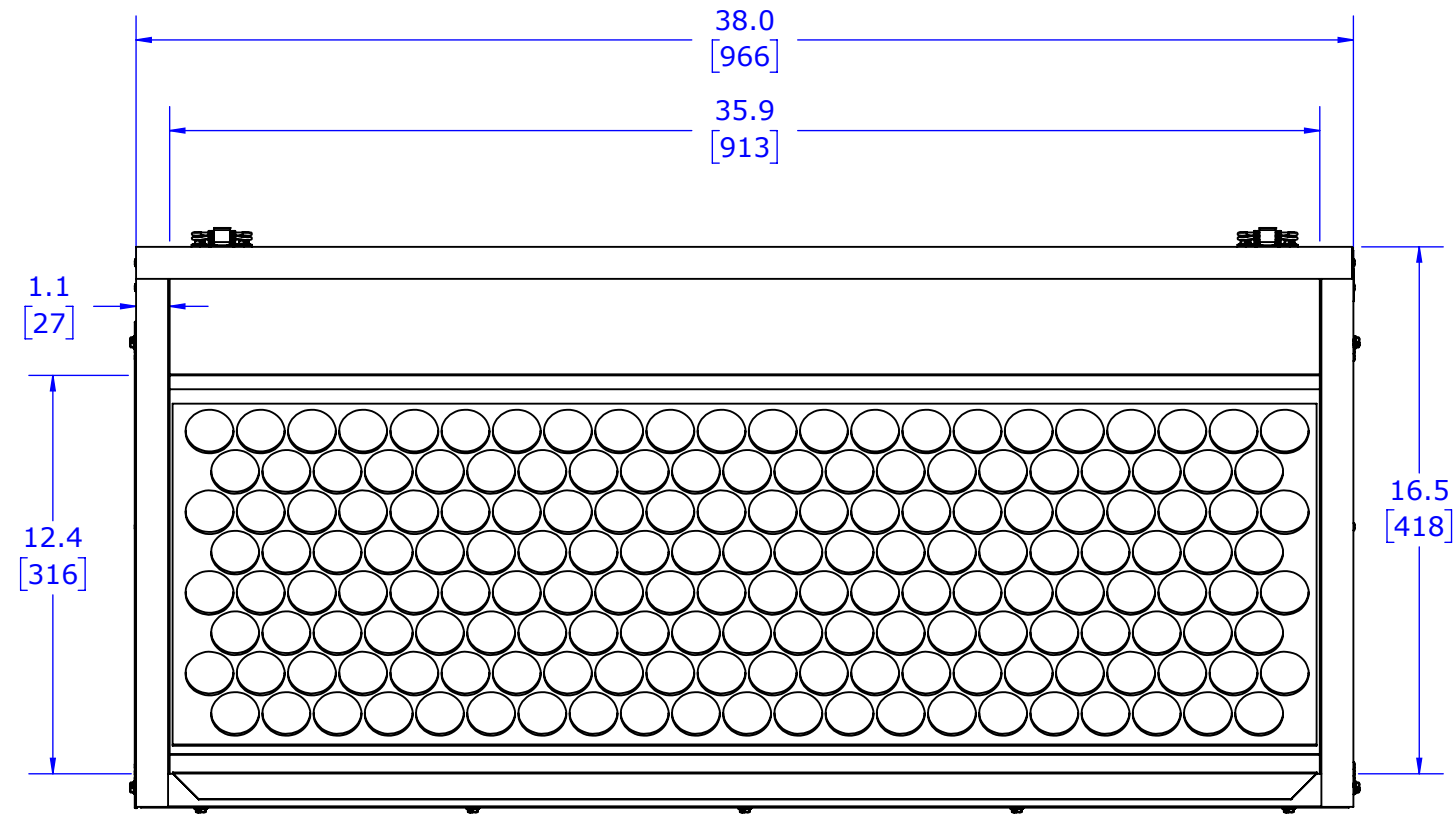

8 7 6 5 4 3 2 1

D
C
B
A

NOTES:
 1. ALL DIMENSIONS ARE IN INCHES [MM] UNLESS OTHERWISE SPECIFIED.

DATE	MODEL NO.
11/06/17	M3642R1

8 7 6 5 4 3 2 1