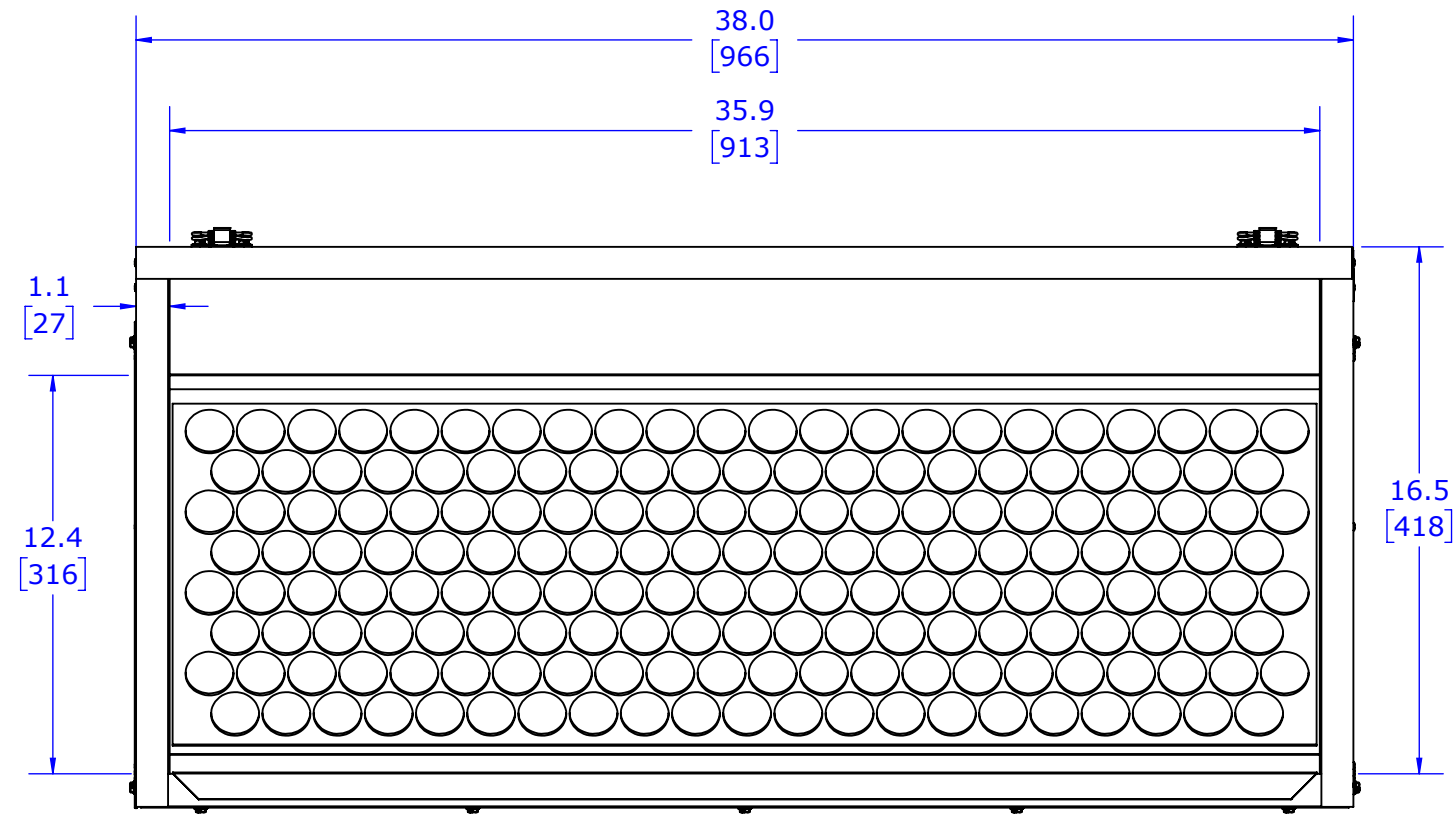

8 7 6 5 4 3 2 1

D  
C  
B  
A

NOTES:  
 1. ALL DIMENSIONS ARE IN INCHES [MM] UNLESS OTHERWISE SPECIFIED.

DATE	MODEL NO.
11/06/17	M4860R1

8 7 6 5 4 3 2 1